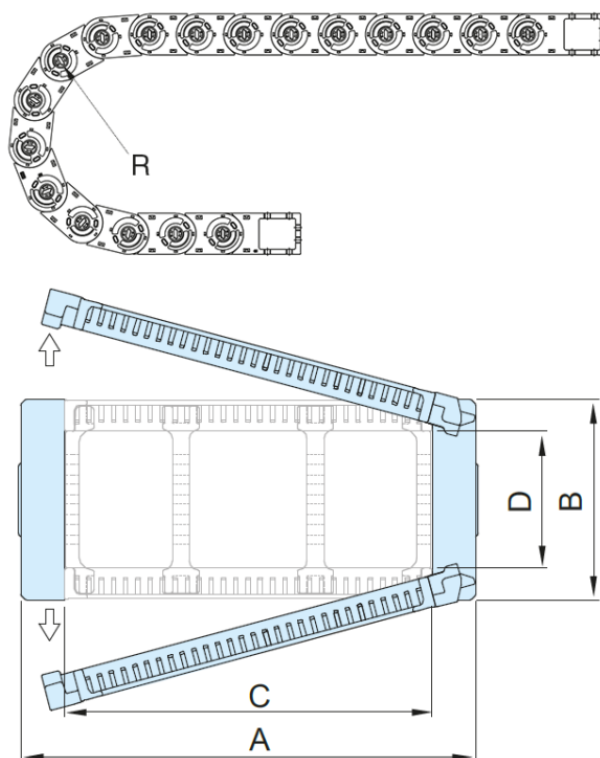

Article number: 18ST055N100R125

Description: ST Shift cable chain, ST055N.100 Radius 125- Hoved nr. (1LK)
Type ST055N.100.R125

Measures

A = 121

B = 52

C = 100

D = 40

I = 55

R = 125